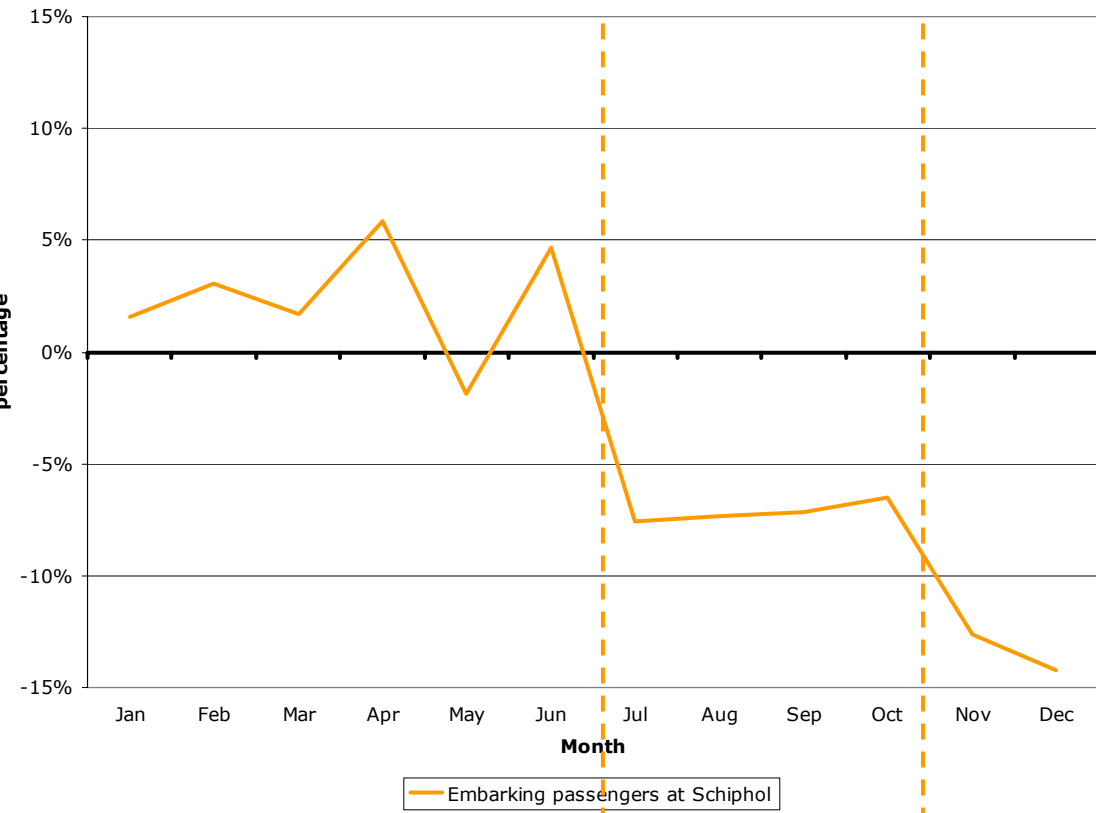

Ticket Tax: Passengers depart from across the Dutch border!

2008 Growth / Shrink compared to 2007

Introduction tickettax

Set in economic crisis

Growth Percentage in Passenger traffic in 2008